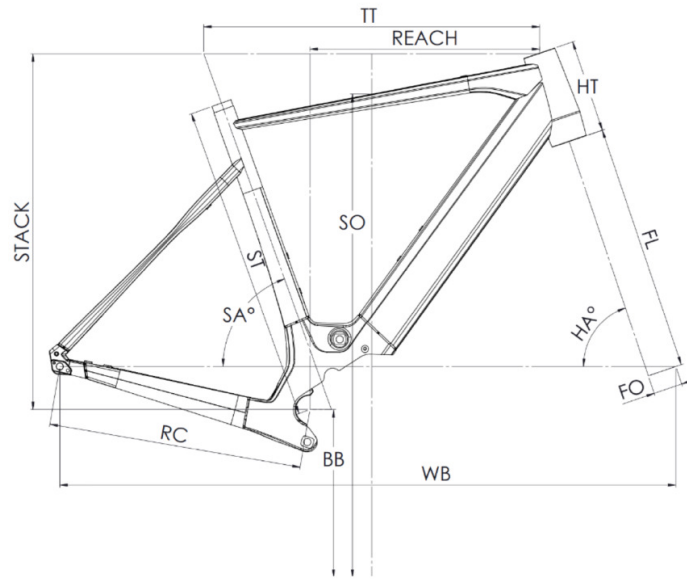

GVWR

120kg

CONDITIONS

Maximum distance, calculated for a 70kg rider in ideal conditions. Estimate your battery range .

WARRANTY

5 years frame and fork Moustache Bikes - 2 years motor, battery

RIMS

Moustache, al:30, alloy 6061, welded, 24 holes, 700c, 22mm internal width

FRONT HUB

Moustache, 24H, 12x100mm, thru axle

REAR HUB

Moustache, 24H, 12x142mm, thru axle

SIZES

XS (1,43 - 1,55m) S (1,53 - 1,68m) M (1,66 - 1,81m)

COLORS

Pebble grey glossy

REMOTE

Bosch, System Controller and Mini Remote, Smart System, integrated in the top tube, range and assistance mode

WEIGHT

16.2kg

Scan to find this bike online

{MOUSTACHE

DIMANCHE 28.4

Dimanche 28 Road 2/4/6 - Dimanche 29 Gravel 2/4/6

| ST - Taille / Size | mm | 460 (S) | 500 (M) | 540 (L) | 580 (XL) |
|--|----|-------------|-------------|-------------|-------------|
| Taille utilisateur / User size | m | 1,53 - 1,68 | 1,66 - 1,81 | 1,79 - 1,94 | 1,92 - 2,07 |
| TT - Tube supérieur / Top tube | mm | 545 | 565 | 585 | 605 |
| RC - Bases / Rear center | mm | 437 | 437 | 437 | 437 |
| HT - Douille de direction / Headtube | mm | 120 | 135 | 160 | 180 |
| WB - Empattement / Wheelbase | mm | 1039 | 1049 | 1061 | 1071 |
| FL - Longueur de fourche / Fork length | mm | 415 | 415 | 415 | 415 |
| BB - Hauteur de boîtier / BB height | mm | 288,5 | 288,5 | 288,5 | 288,5 |
| SA - Angle de selle / Seat angle | ° | 73,3 | 73 | 72,8 | 72,5 |
| HA - Angle de direction / Head angle | ° | 70 | 70,7 | 71,3 | 72 |
| Reach | mm | 375 | 386 | 395 | 405 |
| Stack | mm | 569 | 586 | 612 | 634 |
| SO - Enjambement / Standover | mm | 772 | 800 | 830 | 850 |