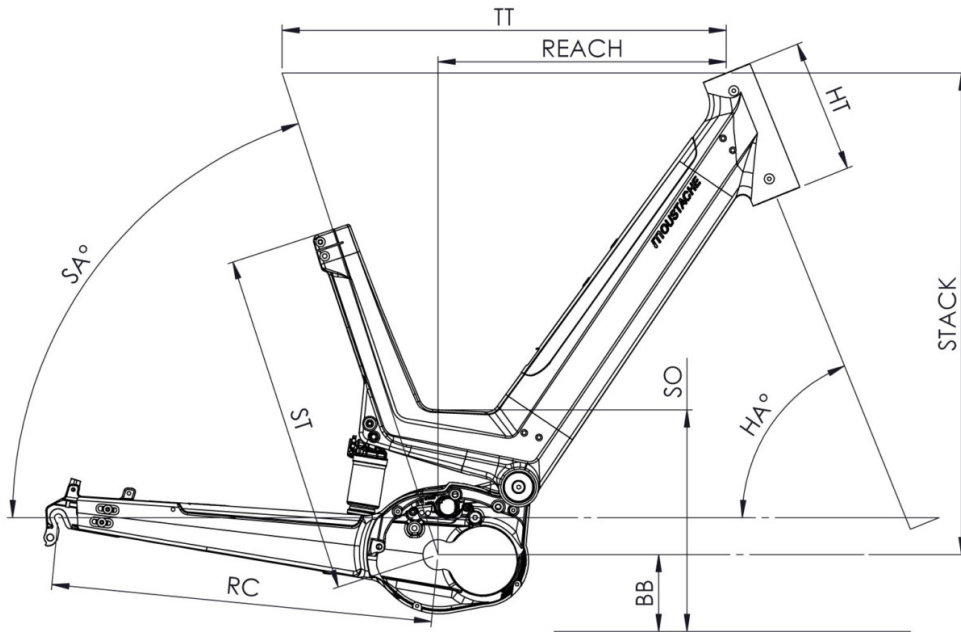

J. ALL

FRAME

J, aluminium AlSi10Mg T6, one-piece gravity cast, low stepover, increase rigidity thanks to internal ribs, unified rear swingarm, discreet internal cable routing, integrated battery and drive unit

140km

GVWR

135kg

WEIGHT

30.6kg

SIZES

S (1,55 - 1,70m) M (1,65 - 1,85m) L (1,80 - 1,95m)

COLORS

BOSCH CONNECT MODULE (BCM)

Bosch Connect Module (BCM) with eBike Alarm function, GPS tracking

Scan to find this bike online

MOUSTACHE

J. ALL

J ALL		
Tailles : S (1,55 - 1,70 m) / M (1,65 - 1,85 m) / L (1,80 - 1,95 m)		
Seat tube	(mm)	ST 460
Top tube	(mm)	TT 600
Chainstay length	(mm)	RC 515
Head tube	(mm)	HT 180
Wheelbase	(mm)	WB 1210
Fork length	(mm)	FL 527.5
Bottom bracket height	(mm)	BB 327
Seat tube angle	(°)	SA 69.6
Head tube angle	(°)	HA 66
Reach	(mm)	361
Stack	(mm)	661
Stand over	(mm)	SO 522