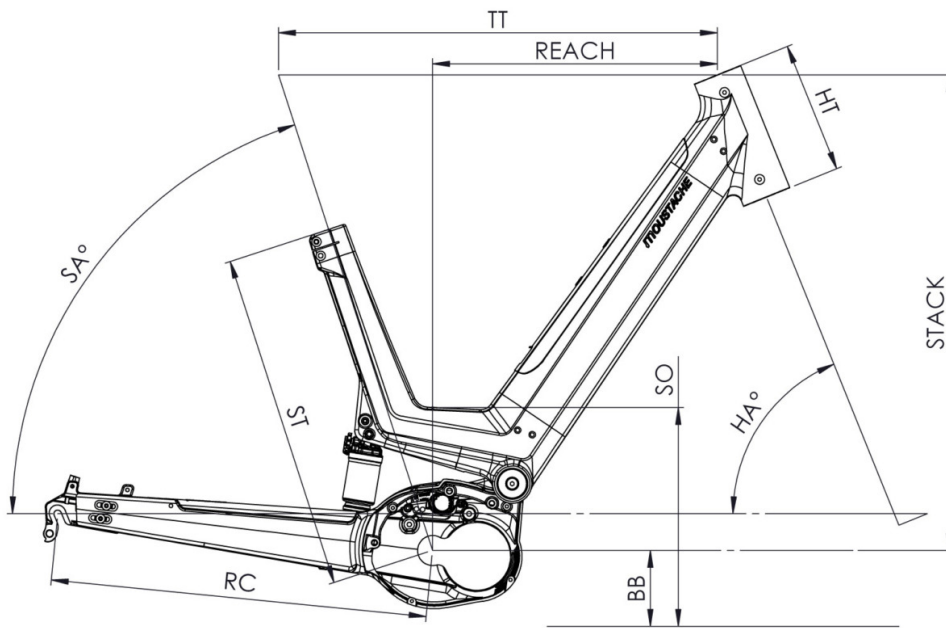

J. OFF

FRAME

J, aluminium AlSi10Mg T6, one-piece gravity cast, low stepover, increase rigidity thanks to internal ribs, unified rear swingarm, discreet internal cable routing, integrated battery and drive unit

SIZES

S (1,55 - 1,70m) M (1,65 - 1,85m) L (1,80 - 1,95m)

COLORS

Grey mat

CONDITIONS

Maximum distance, calculated for a 70kg rider in ideal conditions. Estimate your battery range .

WARRANTY

5 years frame and fork Moustache Bikes - 2 years motor, battery

MOUSTACHE

J. OFF

J OFF Tailles : S (1,55 - 1,70 m) / M (1,65 - 1,85 m) / L (1,80 - 1,95 m)		
Seat tube	(mm)	ST 460
Top tube	(mm)	TT 600
Chainstay length	(mm)	RC 524
Head tube	(mm)	HT 180
Wheelbase	(mm)	WB 1224
Fork length	(mm)	FL 544
Bottom bracket height	(mm)	BB 344
Seat tube angle	(°)	SA 69.5
Head tube angle	(°)	HA 65.5
Reach	(mm)	359
Stack	(mm)	665
Stand over	(mm)	SO 538