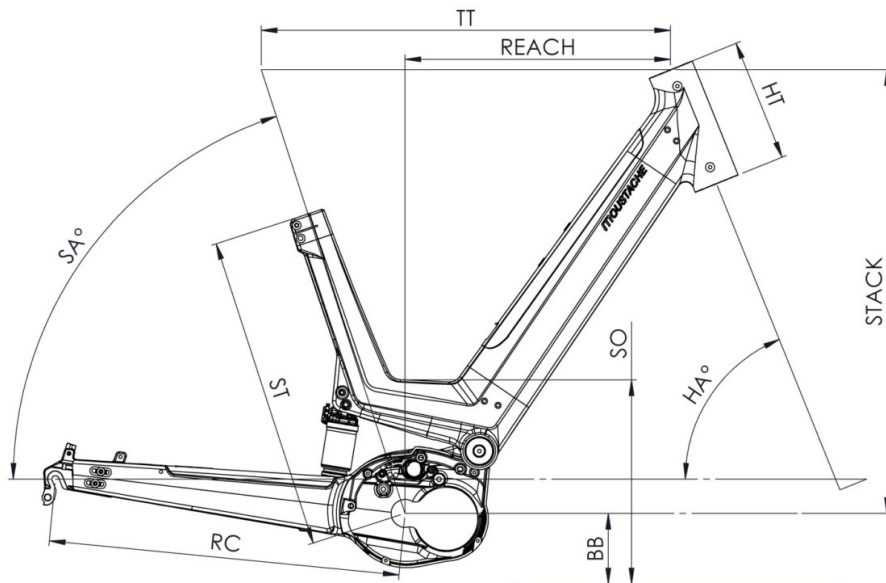

GVWR

135kg

WEIGHT

29.7kg

SIZES

S (1,55 - 1,70m) M (1,65 - 1,85m) L (1,80 - 1,95m)

COLORS

Olive mat

CONDITIONS

Maximum distance, calculated for a 70kg rider in ideal conditions. Estimate your battery range .

WARRANTY

5 years frame and fork Moustache Bikes - 2 years motor, battery

Scan to find this bike online

MOUSTACHE

J. ON

JON113NL0050

5 299 €

J ON		
Tailles : S (1,55 - 1,70 m) / M (1,65 - 1,85 m) / L (1,80 - 1,95 m)		
Seat tube	(mm)	ST 460
Top tube	(mm)	TT 600
Chainstay length	(mm)	RC 515
Head tube	(mm)	HT 180
Wheelbase	(mm)	WB 1198
Fork length	(mm)	FL 501
Bottom bracket height	(mm)	BB 312
Seat tube angle	(°)	SA 70.7
Head tube angle	(°)	HA 67.2
Reach	(mm)	374
Stack	(mm)	654
Stand over	(mm)	SO 507