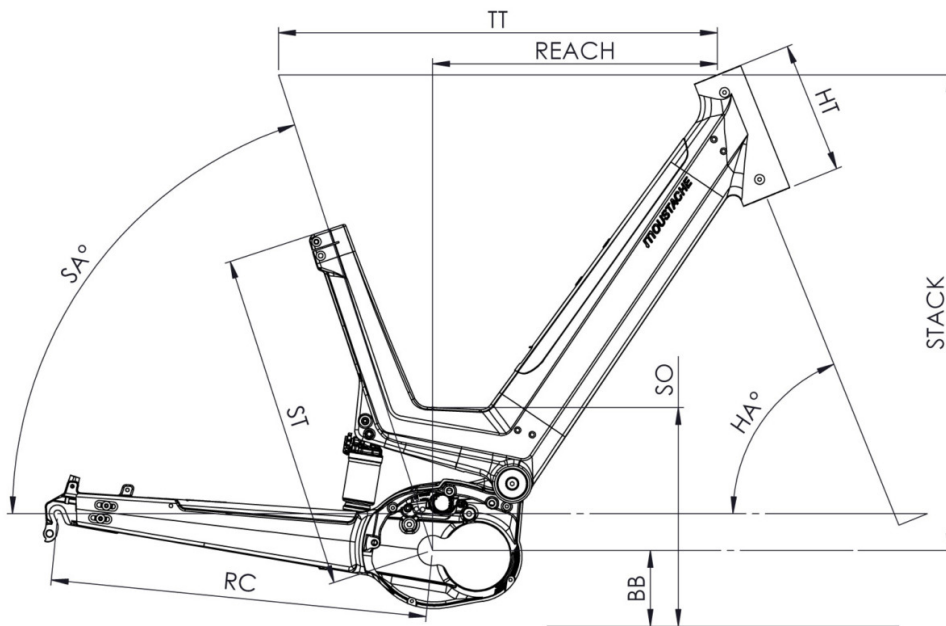

J. OFF

FRAME

J, aluminium AlSi10Mg T6, one-piece gravity cast, low stepover, increase rigidity thanks to internal ribs, unified rear swingarm, discreet internal cable routing, integrated battery and drive unit

SIZES

S (1,55 - 1,70m) M (1,65 - 1,85m) L (1,80 - 1,95m)

COLORS

Grey mat

CONDITIONS

Maximum distance, calculated for a 70kg rider in ideal conditions. Estimate your battery range .

WARRANTY

5 years frame and fork Moustache Bikes - 2 years motor, battery

MOUSTACHE

J. OFF

J OFF		
Tailles : S (1,55 - 1,70 m) / M (1,65 - 1,85 m) / L (1,80 - 1,95 m)		
Seat tube	(mm)	ST 460
Top tube	(mm)	TT 600
Chainstay length	(mm)	RC 524
Head tube	(mm)	HT 180
Wheelbase	(mm)	WB 1224
Fork length	(mm)	FL 544
Bottom bracket height	(mm)	BB 344
Seat tube angle	(°)	SA 69.5
Head tube angle	(°)	HA 65.5
Reach	(mm)	359
Stack	(mm)	665
Stand over	(mm)	SO 538