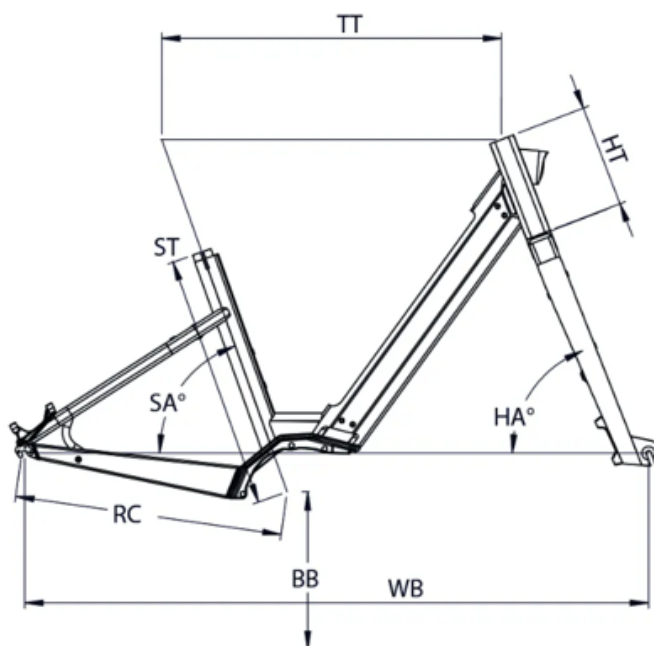

SIZES

One size (1,57 - 1,90m)

COLORS

Terracotta glossy

CONDITIONS

Maximum distance, calculated for a 70kg rider in ideal conditions. Estimate your battery range .

WARRANTY

5 years frame and fork Moustache Bikes - 2 years motor, battery

MOUSTACHE

LUNDI 27.5

LU27O05TE235

3 799 €

ST - TAILLE / SIZE	mm	460
Taille utilisateur / User size	m	1,57 - 1,90
TT - Tube supérieur / Top tube	mm	615
RC - Bases / Rear center	mm	480
HT - Douille de direction / Headtube	mm	185
WB - Empattement / Wheelbase	mm	1129
BB - Hauteur de boîtier / BB height	mm	285
SA - Angle de selle / Seat angle	°	70,4
HA - Angle de direction / Head angle	°	69
SO - Enjambement / Standover	mm	427