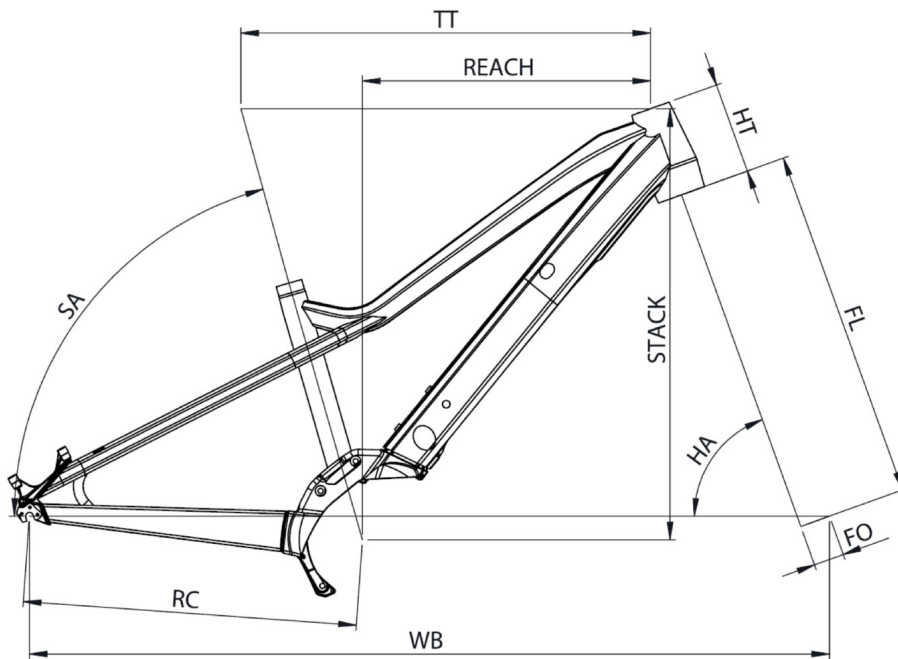

SAMEDI 26 OFF

FRAME 26 OFF, 6061 T4-T6 alloy, variable thickness hydroformed tubes, tapered headtube 1"1/8-1"1/2, reversed Hidden Power technology	SEATPOST Moustache, alloy, 31.6mm, 300mm	CONDITIONS Maximum distance, calculated for a 40kg rider in ideal conditions. Estimate your battery range .
SEATCLAMP Moustache, alloy, 34.9mm	CASSETTE Shimano, CS-HG201, 9-speed, 11-36T	WARRANTY 5 years frame and fork Moustache Bikes - 2 years motor, battery
HEADSET FSA, No 57B-1	CHAIN KMC, X9, 9-speed, 108 links	
FORK SR Suntour, XCM, preload adjustment, 80mm travel	REAR DERAILLEUR Shimano, Altus, RD-R2000-SGS, 9-speed	
MOTOR Bosch, Active Line Plus, 250W, 35/50Nm	SHIFTER Shimano, Altus, SL-M2010-R, 9-speed	
BATTERY Bosch, PowerPack 300Wh	CRANKS Moustache, aluminium, 170mm	
DISPLAY Bosch, Purion - « Walk assist »	CHAINRING Narrow-Wide, 32 teeth, chainguard	
CHARGER Bosch, 2Ah	PEDALS Resin platform with reflectors	
RIMS Moustache, alloy, double wall, 32 holes, 26"	FRONT BRAKE Shimano, MT200, hydraulic disc	
FRONT HUB Shimano, 32H, 9x100mm, QR (Quick Release)	FRONT ROTOR Shimano, 160mm	
TYRES Maxxis, Ardent, 26x2.25	REAR BRAKE Shimano, MT200, hydraulic disc	
REAR HUB Shimano, 32H, 9x135mm, QR (Quick Release)	REAR ROTOR Shimano, 160mm	
STEM Moustache, alloy, 50mm	AUTONOMY 90km	
HANDLEBAR Moustache, alloy, 680mm, 15mm rise, 9° backsweep, 5° upsweep	GVWR 120kg	
GRIPS Ergonomic, dual-density	WEIGHT 20.2kg	
SADDLE Moustache, Sport	SIZES XS (1,33 - 1,50m)	
	COLORS Electric Blue glossy	

Scan to find this bike online

{MOUSTACHE

SAMEDI 26 OFF

TAILLE - ST	mm	350
Taille utilisateur (à titre indicatif)	m	1,33 - 1,50
Tube supérieur (mesure horizontale) - TT	mm	540
Bases - RC	mm	438
Douille de direction - HT	mm	120
Empattement - WB	mm	1150
Longueur de fourche - FL	mm	462
Hauteur boîtier - BB	mm	299
Angle de selle - SA	°	74
Angle de direction - HA	°	70,2
Reach	mm	378
Stack	mm	565

Scan to find this bike online

TOUSTACHE