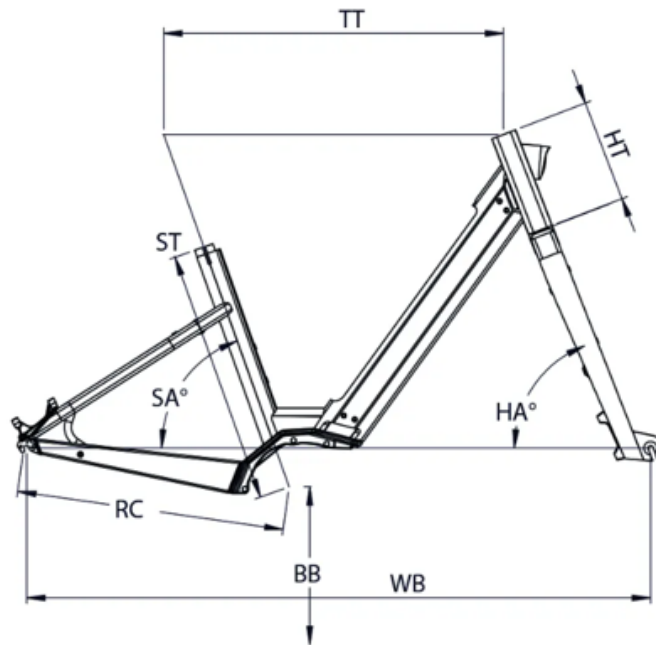

SIZES

One size (1,57 - 1,90m)

COLORS

Black glossy

CONDITIONS

Maximum distance, calculated for a 70kg rider in ideal conditions. Estimate your battery range .

WARRANTY

5 years frame and fork Moustache Bikes - 2 years motor, battery

MOUSTACHE

LUNDI 27.5

ST - TAILLE / SIZE	mm	460
Taille utilisateur / User size	m	1,57 - 1,90
TT - Tube supérieur / Top tube	mm	615
RC - Bases / Rear center	mm	480
HT - Douille de direction / Headtube	mm	185
WB - Empattement / Wheelbase	mm	1129
BB - Hauteur de boîtier / BB height	mm	285
SA - Angle de selle / Seat angle	°	70,4
HA - Angle de direction / Head angle	°	69
SO - Enjambement / Standover	mm	427