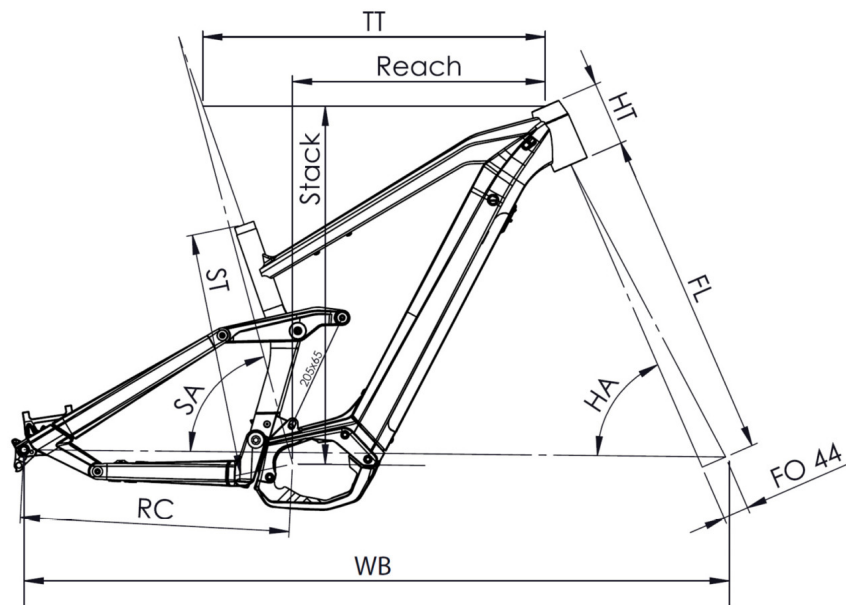

SAMEDI 29 GAME 8

TAILLE - ST	mm	380 (S)	420 (M)	460 (L)	500 (XL)
Taille utilisateur (à titre indicatif)	mm	1,56 - 1,72	1,69 - 1,85	1,82 - 1,98	1,95 - 2,11
Tube supérieur (mesure horizontale) - TT	mm	574	604	630	654
Bases - RC	mm	460	460	460	460
Douille de direction - HT	mm	100	110	130	140
Empattement - WB	mm	1185	1216	1244	1271
Longueur de fourche - FL	mm	583,7	583,7	583,7	583,7
Hauteur boîtier - BB	mm	362	362	362	362
Angle de selle - SA	°	73,6	73,6	73,6	73,6
Angle de direction - HA	°	65	65	65	65
Reach	mm	392	420	440	462
Stack	mm	616	626	645	654

Scan to find this bike online

TOUSTACHE