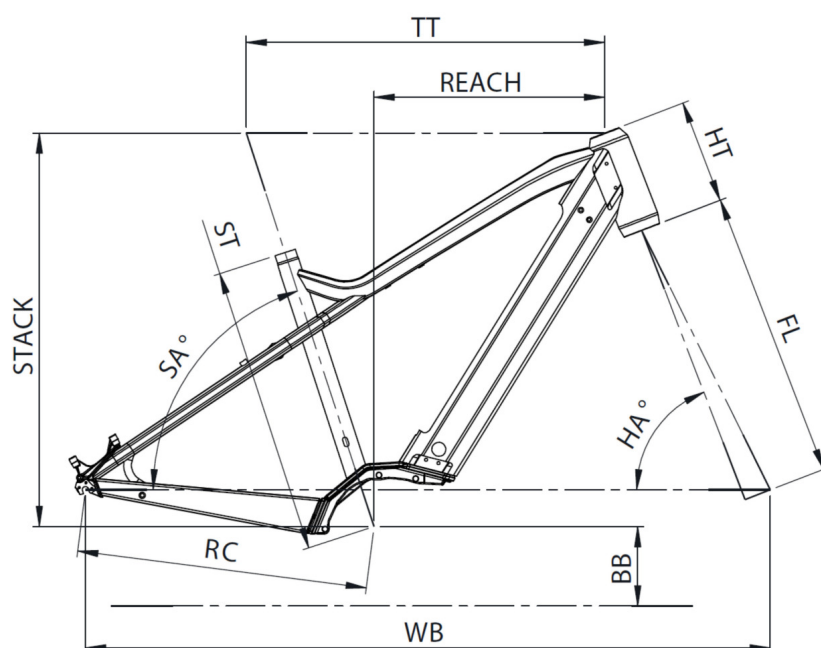

SAMEDI 27 XROAD 2

TAILLE - ST	mm	420 (S)	470 (M)	530 (L)	580 (XL)
Taille utilisateur (à titre indicatif)	m	1,55 - 1,70	1,68 - 1,83	1,80 - 1,95	1,90 - 2,05
Tube supérieur (mesure horizontale) - TT	mm	560	585	610	635
Bases - RC	mm	475	475	475	475
Douille de direction - HT	mm	170	170	170	190
Empattement - WB	mm	1108	1123	1148	1174
Longueur de fourche - FL	mm	487	487	487	487
Hauteur boîtier - BB	mm	298	298	298	298
Angle de selle - SA	°	71	71	71	71
Angle de direction - HA	°	67,2	68	68	68
Reach	mm	341	365	390	409
Stack	mm	644	648	648	667

Scan to find this bike online