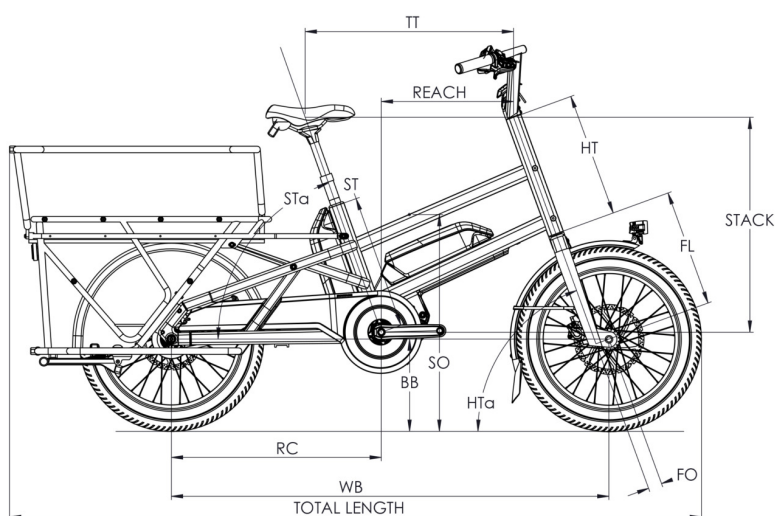

SIZES

One size (1,57 - 1,90m)

COLORS

Black glossy

CONDITIONS

Maximum distance, calculated for a 70kg rider with 70kg payload in ideal conditions. Estimate your battery range .

WARRANTY

5 years frame and fork Moustache Bikes - 2 years motor, battery

ADDITIONAL BATTERY

Sans batterie

Scan to find this bike online

MOUSTACHE

LUNDI 20.5 NE

BIKE SIZE		FITTING SIZE (1,57m - 1,90m)
Seat Tube - ST	mm	390
Top tube (horizontal measure) - TT	mm	605
Rear Center - RC	mm	610
Head Tube - HT	mm	360
Wheel base - WB	mm	1270
Fork Length - FL	mm	340
Fork Offset - FO	mm	40
Bottom Bracket - BB	mm	288
Seat tube angle - Sta	°	70,5
Head tube angle - Hta	°	70
REACH	mm	384
STACK	mm	624
TOTAL LENGTH	mm	2000
Stand Over - SO	mm	630