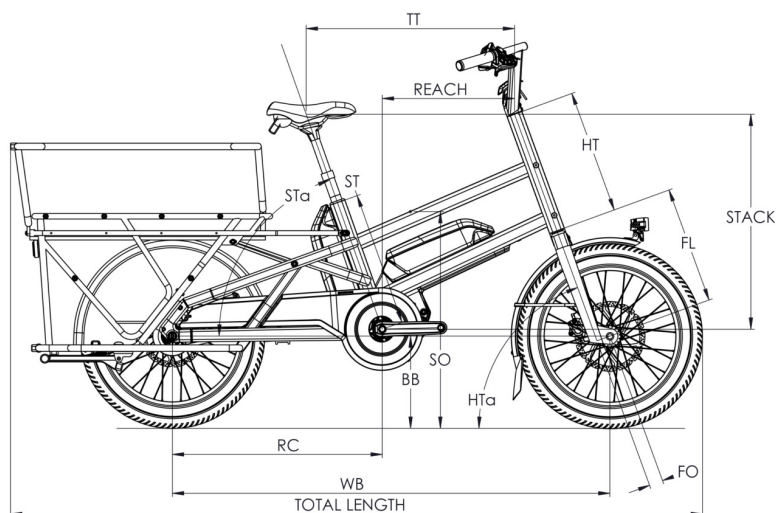

KICKSTAND

Moustache, central rear, wide stance for better stability

AUTONOMY

102km

GVWR

200kg

WEIGHT

32kg

SIZES

One size (1,57 - 1,90m)

COLORS

Black glossy

CONDITIONS

Maximum distance, calculated for a 70kg rider with 70kg payload in ideal conditions. Estimate your battery range .

WARRANTY

5 years frame and fork Moustache Bikes - 2 years motor, battery

Scan to find this bike online

{MOUSTACHE

LUNDI 20.5 NE

BIKE SIZE		FITTING SIZE (1,57m - 1,90m)
Seat Tube - ST	mm	390
Top tube (horizontal measure) - TT	mm	605
Rear Center - RC	mm	610
Head Tube - HT	mm	360
Wheel base - WB	mm	1270
Fork Length - FL	mm	340
Fork Offset - FO	mm	40
Bottom Bracket - BB	mm	288
Seat tube angle - Sta	°	70,5
Head tube angle - Hta	°	70
REACH	mm	384
STACK	mm	624
TOTAL LENGTH	mm	2000
Stand Over - SO	mm	630